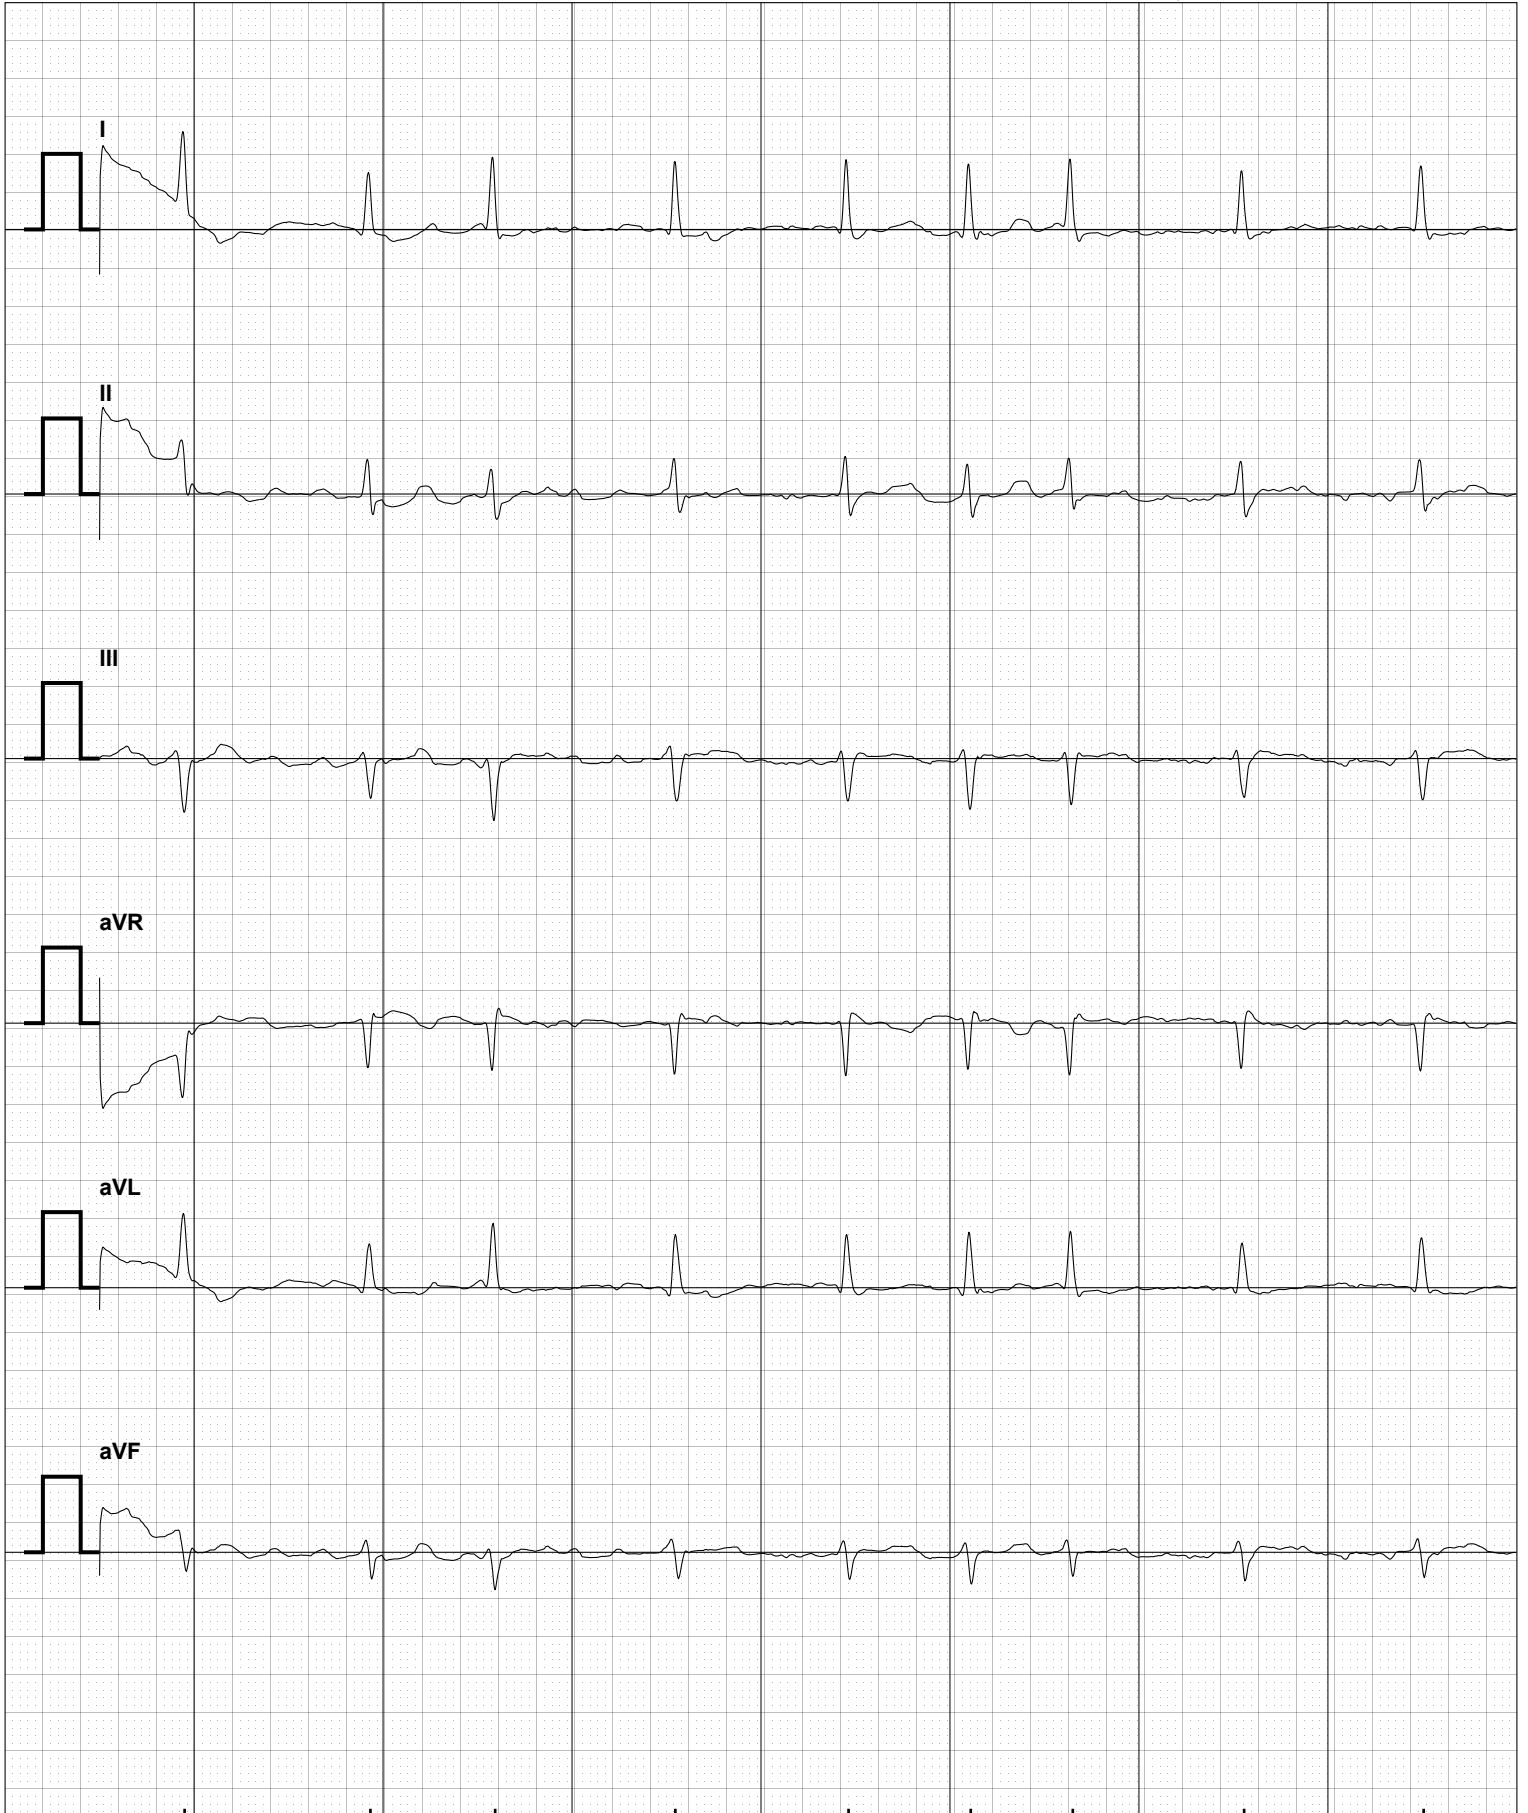

Enhanced Filter, Mains Frequency: 60Hz Scale: 25mm/s, 10mm/mV

Enhanced Filter, Mains Frequency: 60Hz Scale: 25mm/s, 10mm/mV

Enhanced Filter, Mains Frequency: 60Hz Scale: 25mm/s, 10mm/mV

Enhanced Filter, Mains Frequency: 60Hz Scale: 25mm/s, 10mm/mV